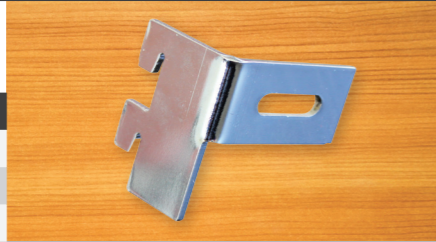

### CROSS BAR BRACKET

2 lug brackets for mounting Cross Bars

| Code       | Description        |
|------------|--------------------|
| TSFCBL LH  | Left Hand Bracket  |
| TSFCBL RH  | Right Hand Bracket |
| TSFCBC CEN | Centre Bracket     |