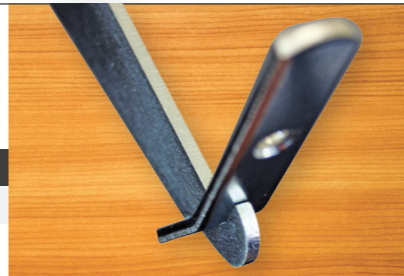

WELLINGTON HEAD OFFICE

1-7 Jean Batten St, Rongotai, Wellington 6022
PO Box 14122, Kilbirnie, Wellington 6241, New Zealand
T +64 4 387 7009 **F** +64 4 387 9114 **E** wgtnsales@aetilley.co.nz

AUCKLAND SALES OFFICE

36 Aranui Rd, Mt Wellington, Auckland 1060
PO Box 22229, Otahuhu, Auckland 1640, New Zealand
T +64 9 527 7385 **F** +64 9 527 7390 **E** akdsales@aetilley.co.nz

CHRISTCHURCH SALES OFFICE

3/308 Port Hills Rd, Hillsborough, Christchurch 8022
PO Box 19771, Woolston, Christchurch 8011, New Zealand
T +64 3 331 6565 **E** chchsales@aetilley.co.nz