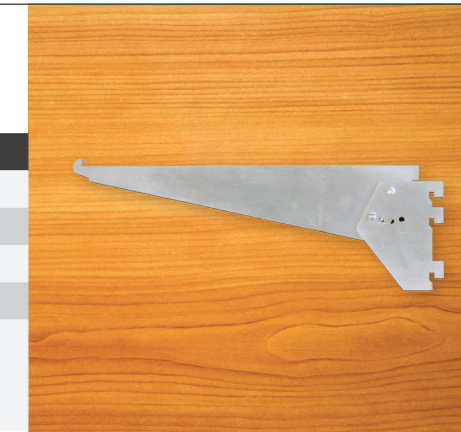

### SLIMLINE BRACKET 2 AND 3 LUG

Slimline shelf bracket - 2 hanging lugs

| Code             | Length |
|------------------|--------|
| TSFSB SLB100     | 100mm  |
| TSFSB SLB150     | 150mm  |
| TSFSB SLB200     | 200mm  |
| TSFSB SLB250     | 250mm  |
| TSFSB SLB300     | 300mm  |
| TSFSB SLB300 - 3 | 300mm  |
| TSFSB SLB350 - 3 | 350mm  |

### WIDELINE BRACKET 3 LUG

Wideline shelf bracket - 3 hanging lugs

| Code         | Length |
|--------------|--------|
| TSFSB WLB300 | 300mm  |
| TSFSB WLB350 | 350mm  |
| TSFSB WLB400 | 400mm  |
| TSFSB WLB450 | 450mm  |
| TSFSB WLB500 | 500mm  |
| TSFSB WLB550 | 550mm  |
| TSFSB WLB600 | 600mm  |

### ADJUSTABLE BRACKET

Adjustable shelf bracket with 2 or 3 hanging lugs

| Code        | Length | Lugs |
|-------------|--------|------|
| TSFSB AB150 | 150mm  | 2    |
| TSFSB AB200 | 200mm  | 2    |
| TSFSB AB250 | 250mm  | 2    |
| TSFSB AB300 | 300mm  | 3    |
| TSFSB AB350 | 350mm  | 3    |
| TSFSB AB400 | 400mm  | 3    |
| TSFSB AB450 | 450mm  | 3    |