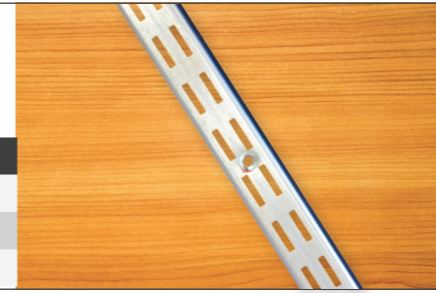

WALL CHANNEL STEEL DOUBLE SLOT

Slotted Steel wall channel

Code	Length
TSFWC SC2 1800	1830mm
TSFWC SC2 2100	2100mm
TSFWC SC2 2400	2400mm