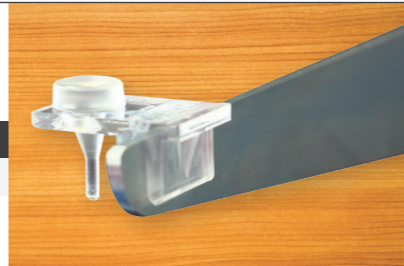

### BRACKET CLIP SINGLE

Single width plastic clip for shelf brackets

| Code   |
|--------|
| TSFBC1 |

(shown with bracket clip rubber grommet - sold separately)

### BRACKET CLIP DOUBLE

Double width plastic clip for shelf brackets

| Code   |
|--------|
| TSFBC2 |

(shown with bracket clip rubber grommet - sold separately)

### BRACKET CLIP RUBBER GROMMET

Rubber Grommet for use with bracket clips when mounting glass shelves

| Code    |
|---------|
| TSFB306 |

(shown with bracket clip rubber grommet - sold separately)