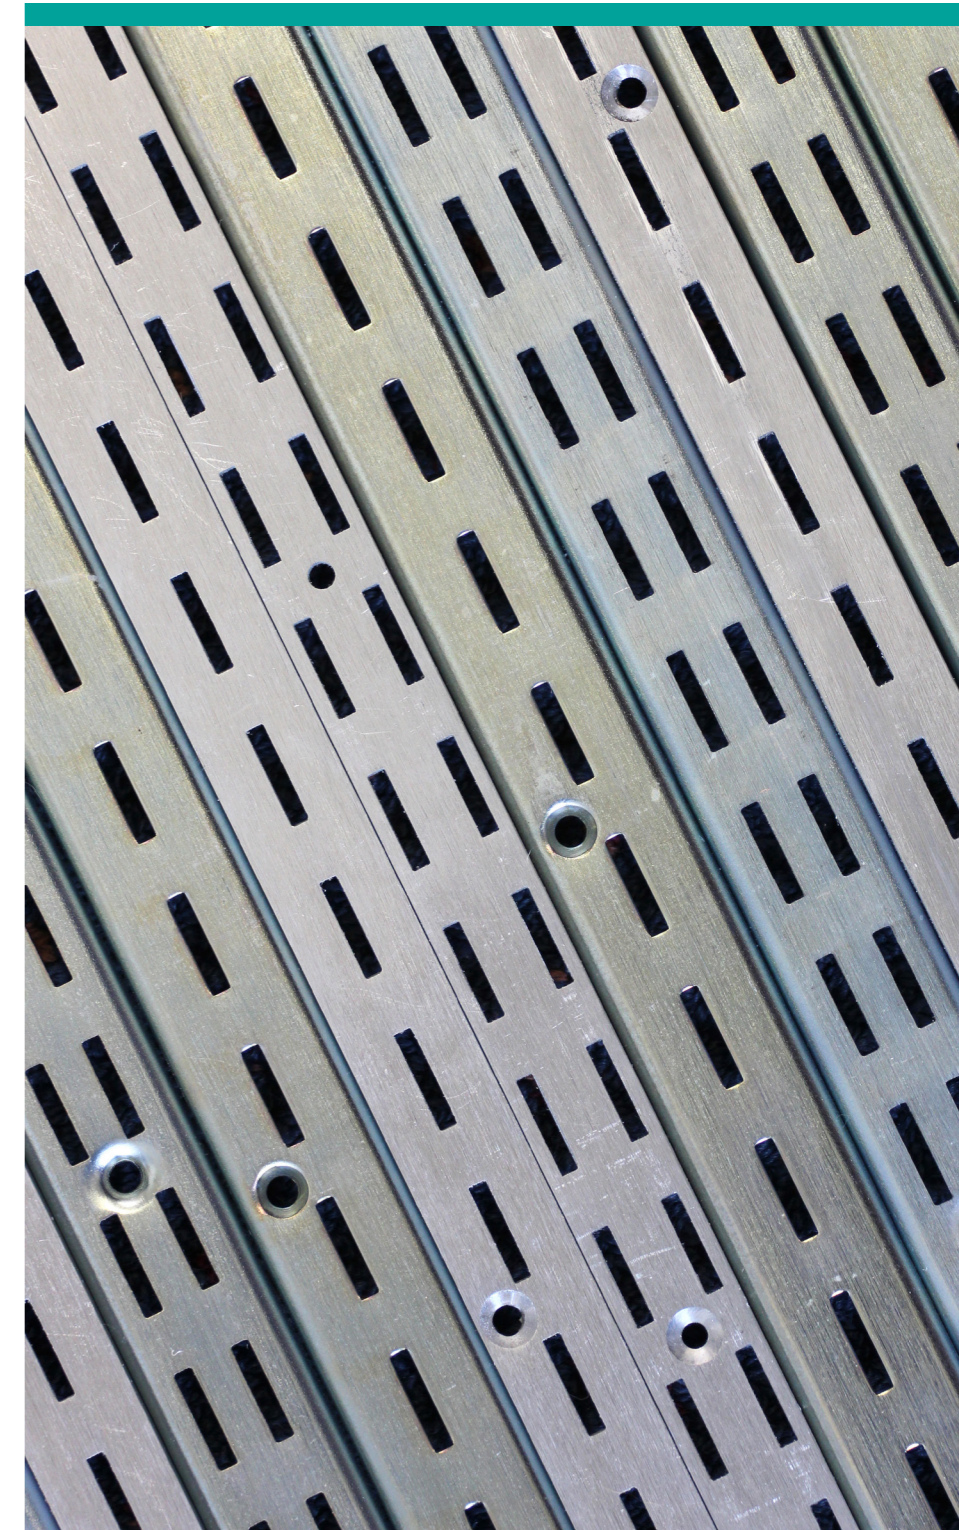

SHOP FITTING EQUIPMENT

SPECIALISTS IN THE DESIGN AND MANUFACTURE OF SHEET METAL COMPONENTS AND PRODUCTS

www.facebook.com/aetilley.co.nz

www.aetilley.co.nz