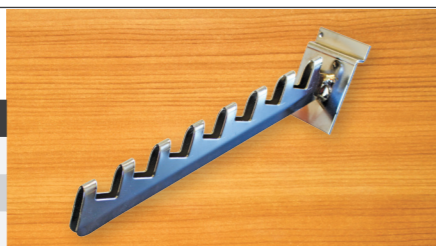

### CROSS BAR WATERFALL BRACKET

Stepped bracket for coat hangers

| Code      | Description |
|-----------|-------------|
| TSFCBW 08 | 8 step      |
| TSFCBW 12 | 12 step     |
| TSFCBW 14 | 14 step     |
| TSFCBW 16 | 16 step     |

### SLATWALL WATERFALL BRACKET

Stepped bracket for coat hangers

| Code      | Description |
|-----------|-------------|
| TSFSWW 08 | 8 step      |
| TSFSWW 12 | 12 step     |
| TSFSWW 16 | 16 step     |