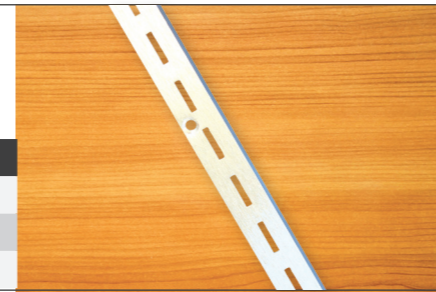

WALL CHANNEL ALUMINIUM SINGLE SLOT

Slotted Aluminium wall channel

Code	Length
TSFWC AC1 1800	1800mm
TSFWC AC1 2100	2100mm
TSFWC AC1 2400	2400mm