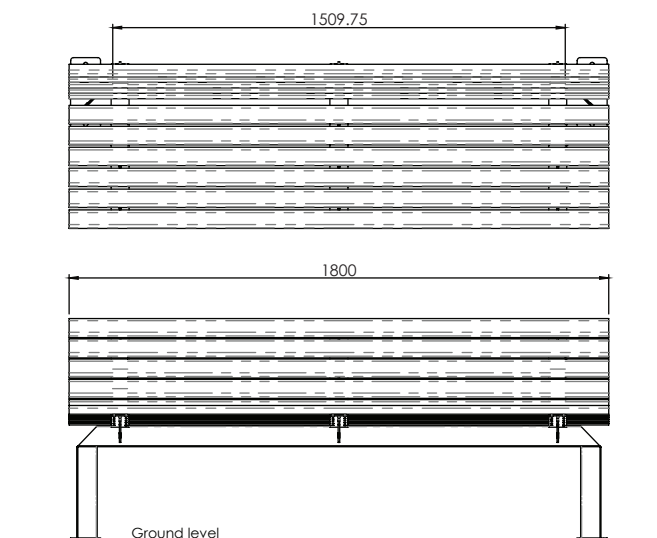

Fixing

- Surface Mount, Below Ground or Extended Leg