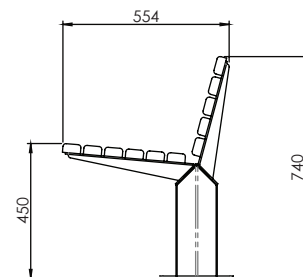

DIMENSIONS

- Length 1800mm Height 740mm
- Width 554mm

BODY SPECIFICATIONS

Body

- Hardwood Timber Battens

Frame

- Mild Steel
- Hot Dip Galvanised

Arm Rests