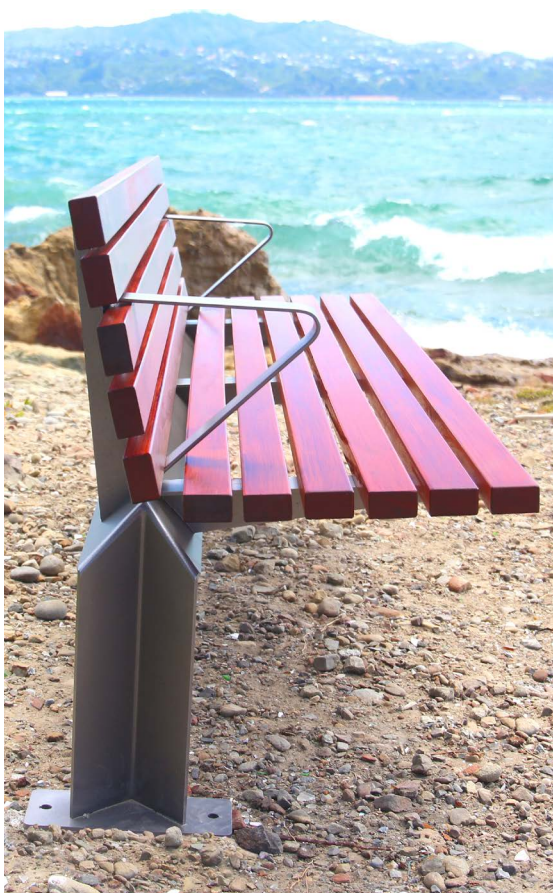

Haehae Seat

Care & Maintenance Suggestions

Our products are constructed using a variety of different materials, all of which are highly corrosion resistant. Despite this, some care is required to maintain their good looks. The extent to which cleaning is required will depend on a number of factors including environmental conditions, construction activity and level of use.

MAINTAINING THE METAL SURFACES

To maintain the original appearance of the metal, it should be cleaned regularly using warm soapy water.

Galvanised Steel: If the galvanised coating is significantly penetrated, a zinc rich primer should be applied to the damaged area to maintain its corrosion resistance.

MAINTAINING THE PAINTED OR POWDER COATED SURFACES

Clean regularly with warm soapy water. Should the paint become chipped or scratched, it can be touched up using an acrylic based paint.

MAINTAINING THE TIMBER

Dirt can be removed using mild detergents. If the timber is left untreated, over time it will gradually change to a silvery grey colour. The timber will remain structurally sound without further maintenance.

Haehae Seat with optional arm rests