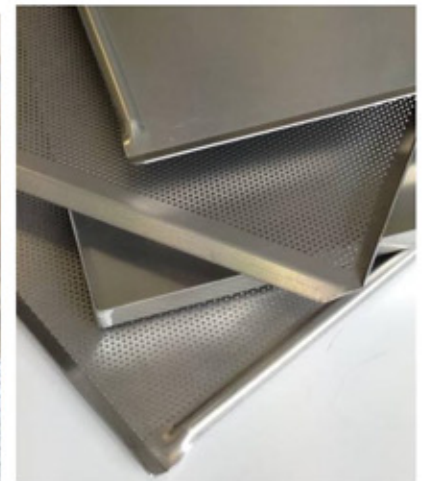

# Tilley Baking Trays

**Tilley Group Ltd**

Type	Code	Size
Plain French Bread Tray	BT155	735x406mm
Perforated French Bread Tray	BT157	735x406mm
Plain French Bread Tray	BT706	660x456mm
Perforated French Bread Tray	BT705	660x456mm
Plain Flat Tray	BT715	660x456mm
Perforated Flat Tray	BT710	660x456mm
Plain Flat Tray	BT166	735x406mm
Perforated Flat Tray	BT165	735x406mm
Plain Flat 3 Sided Tray	BT168	735x406mm
Perforated 3 Sided Tray	BT169	735x406mm
Plain Flat 4 Sided Tray	BT167	735x406mm