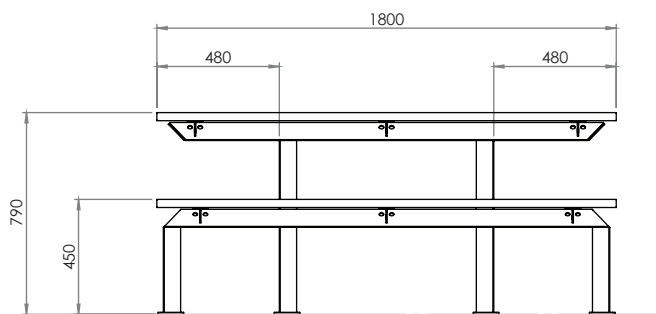

Haehae Picnic Setting

PRODUCT FEATURES

- High strength fabricated steel construction
- All fixings: Stainless Steel 316
- Supplied fully assembled
- Hot Dip Galvanised
- Finished in any standard powder coat colour

DIMENSIONS

- Length 1800mm Depth 1600mm
- Bench Height 450mm Table Height 790mm

BODY SPECIFICATIONS

Body

- Hardwood Timber Battens

Frame

- Mild Steel
- Hot Dip Galvanised

Anti-skateboard Brackets

- ☐ No Anti-skateboard Brackets
- ☐ Stainless Steel Brackets

Fixing

- Surface Mount, Below Ground or Extended Leg