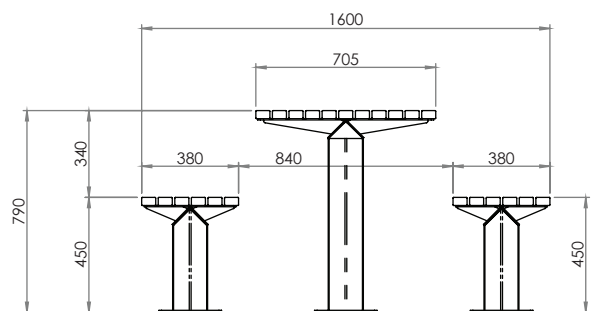

Haehae Picnic Setting

PRODUCT FEATURES

- High strength fabricated steel construction
- All fixings: Stainless Steel 316
- Supplied fully assembled
- Hot Dip Galvanised
- Finished in any standard powder coat colour

DIMENSIONS

- Length 1800mm Depth 1600mm
- Bench Height 450mm Table Height 790mm

BODY SPECIFICATIONS

Body

- Hardwood Timber Battens

Frame

- Mild Steel
- Hot Dip Galvanised

Anti-skateboard Brackets

- ☐ No Anti-skateboard Brackets
- ☐ Stainless Steel Brackets

Fixing

- Surface Mount, Below Ground or Extended Leg