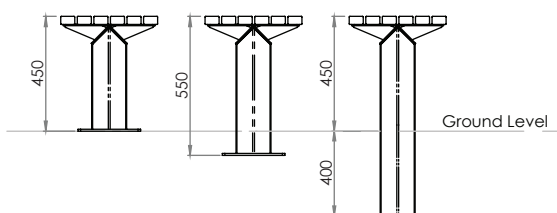

Haehae Picnic Setting

PRODUCT FEATURES

- High strength fabricated steel construction
- All fixings: Stainless Steel 316
- Supplied fully assembled
- Hot Dip Galvanised
- Finished in any standard powder coat colour

DIMENSIONS

- Length 1800mm Depth 1600mm
- Bench Height 450mm Table Height 790mm

BODY SPECIFICATIONS

Body

- Hardwood Timber Battens

Frame

- Mild Steel
- Hot Dip Galvanised

Anti-skateboard Brackets

- ☐ No Anti-skateboard Brackets
- ☐ Stainless Steel Brackets

Fixing

- Surface Mount, Below Ground or Extended Leg