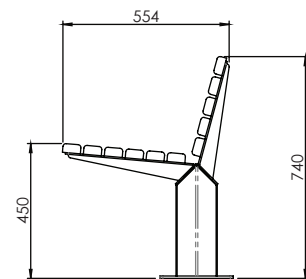

DIMENSIONS

- Length 1800mm Height 740mm
- Width 554mm

BODY SPECIFICATIONS

Body

- Hardwood Timber Battens

Frame

- Mild Steel
- Hot Dip Galvanised

Arm Rests