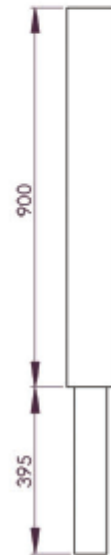

Tilley Street & Park Furniture

| Motif Stainless Steel Bollard

Motif Stainless Steel Bollard

Size

- Surface Mount: 900mm
- Sub-surface Mount: 1000mm (100mm below ground)
- Removable: 900mm
- Ground Socket: 400mm

Mounting Options

- Surface Mount
- Sub-surface Mount
- Removable

Manufactured in grade
316 Stainless Steel

Surface /
Sub-surface

Removable

 **Tilley Group Ltd**

WELLINGTON

1-7 Jean Batten St, Rongotai, Wellington 6022
PO Box 14122, Kilbirnie, Wellington 6241, New Zealand
T +64 4 387 7009 F +64 4 387 9114 E wgtnsales@tilleygroup.co.nz