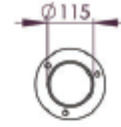

Surface /
Sub-surface