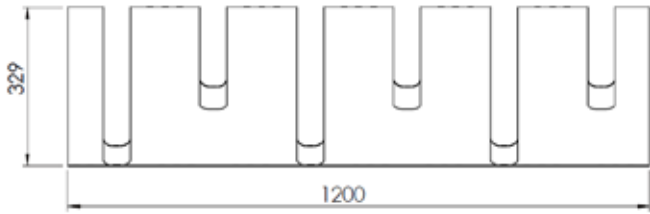

Plaza 6 Space Cycle Rack

Side by side layout

WELLINGTON

1-7 Jean Batten St, Rongotai, Wellington 6022
PO Box 14122, Kilbirnie, Wellington 6241, New Zealand
T +64 4 387 7009 F +64 4 387 9114 E wgtnsales@tilleygroup.co.nz

AUCKLAND

36 Aranui Rd, Mt Wellington, Auckland 1060
New Zealand
T +64 9 527 7385 E akidsales@tilleygroup.co.nz

CHRISTCHURCH

Level 1/306 Port Hills Rd, Hillsborough, Christchurch 8022
New Zealand
T +64 3 331 6565 E chchsales@tilleygroup.co.nz

tilleygroup.co.nz