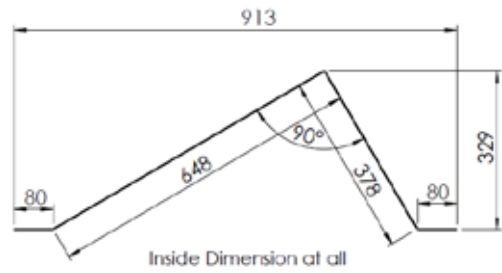

Plaza 6 Space Cycle Rack

Side by side layout

WELLINGTON

1-7 Jean Batten St, Rongotai, Wellington 6022
PO Box 14122, Kilbirnie, Wellington 6241, New Zealand
T +64 4 387 7009 F +64 4 387 9114 E wgtnsales@tilleygroup.co.nz

AUCKLAND

36 Aranui Rd, Mt Wellington, Auckland 1060
New Zealand
T +64 9 527 7385 E akidsales@tilleygroup.co.nz

CHRISTCHURCH

Level 1/306 Port Hills Rd, Hillsborough, Christchurch 8022
New Zealand
T +64 3 331 6565 E chchsales@tilleygroup.co.nz

tilleygroup.co.nz