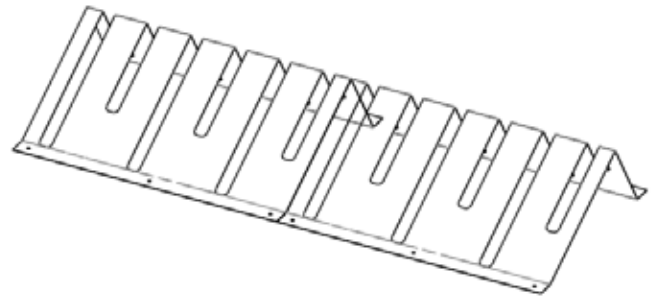

Plaza 6 Space Cycle Rack

Side by side layout

WELLINGTON

1-7 Jean Batten St, Rongotai, Wellington 6022
PO Box 14122, Kilbirnie, Wellington 6241, New Zealand
T +64 4 387 7009 F +64 4 387 9114 E wgtnsales@tilleygroup.co.nz

AUCKLAND

36 Aranui Rd, Mt Wellington, Auckland 1060
New Zealand
T +64 9 527 7385 E akidsales@tilleygroup.co.nz

CHRISTCHURCH

Level 1/306 Port Hills Rd, Hillsborough, Christchurch 8022
New Zealand
T +64 3 331 6565 E chchsales@tilleygroup.co.nz

tilleygroup.co.nz