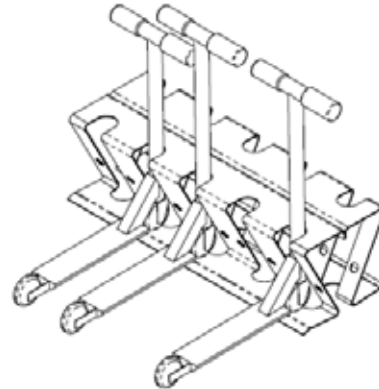

Scooter Park

The Tilley Scooter Park, an economical solution to housing scooters and reducing various health and safety hazards in schools, workplaces and public facilities.

- Proudly Made in New Zealand
- Laser Cut from 4mm recyclable Plate Steel
- Hot Dip Galvanised finish or optional powder coat finish
- Provision for security locks
- Suitable for most makes and models
- Easy installation
- Standard and custom lengths to suit

Wall or bolt down installation

Back to Back installation

WELLINGTON

1-7 Jean Batten St, Rongotai, Wellington 6022
PO Box 14122, Kilbirnie, Wellington 6241, New Zealand
T +64 4 387 7009 F +64 4 387 9114 E wgtnsales@tilleygroup.co.nz