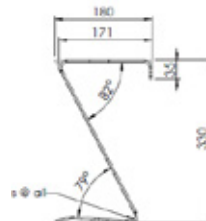

Wall or bolt down installation

Back to Back installation

WELLINGTON

1-7 Jean Batten St, Rongotai, Wellington 6022
PO Box 14122, Kilbirnie, Wellington 6241, New Zealand
T +64 4 387 7009 F +64 4 387 9114 E wgtnsales@tilleygroup.co.nz