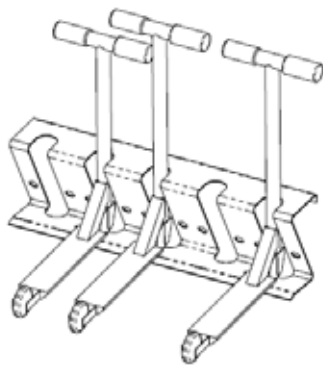

Scooter Park

The Tilley Scooter Park, an economical solution to housing scooters and reducing various health and safety hazards in schools, workplaces and public facilities.

- Proudly Made in New Zealand
- Laser Cut from 4mm recyclable Plate Steel
- Hot Dip Galvanised finish or optional powder coat finish
- Provision for security locks
- Suitable for most makes and models
- Easy installation
- Standard and custom lengths to suit

Wall or bolt down installation

Back to Back installation

WELLINGTON

1-7 Jean Batten St, Rongotai, Wellington 6022
PO Box 14122, Kilbirnie, Wellington 6241, New Zealand
T +64 4 387 7009 F +64 4 387 9114 E wgtnsales@tilleygroup.co.nz