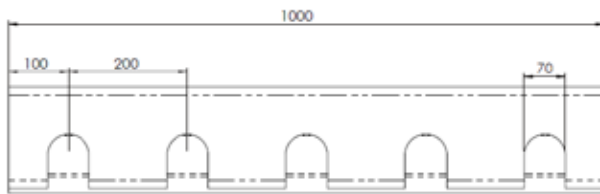

Wall or bolt down installation

Back to Back installation

WELLINGTON

1-7 Jean Batten St, Rongotai, Wellington 6022
PO Box 14122, Kilbirnie, Wellington 6241, New Zealand
T +64 4 387 7009 F +64 4 387 9114 E wgtnsales@tilleygroup.co.nz