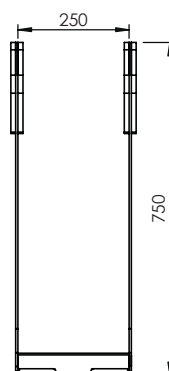

Mounting

- ☐ Fixed Surface Mount
- ☐ Freestanding

Config A