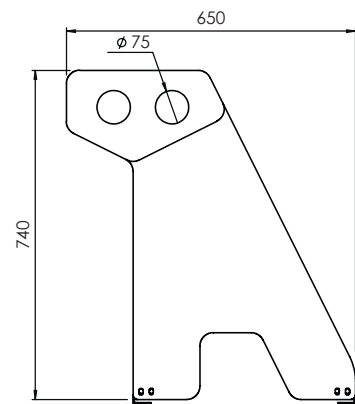

Mounting

- ☐ Fixed Surface Mount
- ☐ Freestanding

Config A