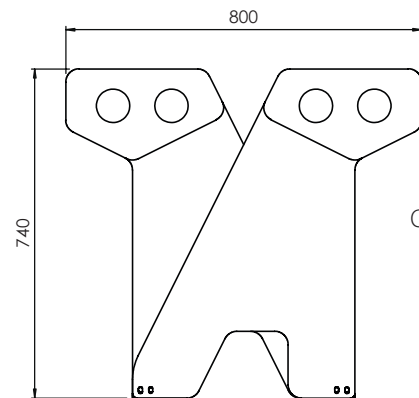

Ruru Bike Rack

PRODUCT FEATURES

- High Strength fabricated steel construction
- All fixings: Stainless Steel 316
- Supplied fully assembled
- Broad, flat side perfect for custom signage

DIMENSIONS

- Height 750mm Width 650mm

BODY SPECIFICATIONS

Body

- Laser cut 5.0mm thick Mild Steel
- Hot Dip Galvanised AS/NZS 4680:2006
- ☐ Optional Powder Coat Colour Finish

Head

- 11.0mm Plywood

Base

- 3.0mm thick Mild Steel

Mounting

- ☐ Fixed Surface Mount
- ☐ Freestanding

Config B